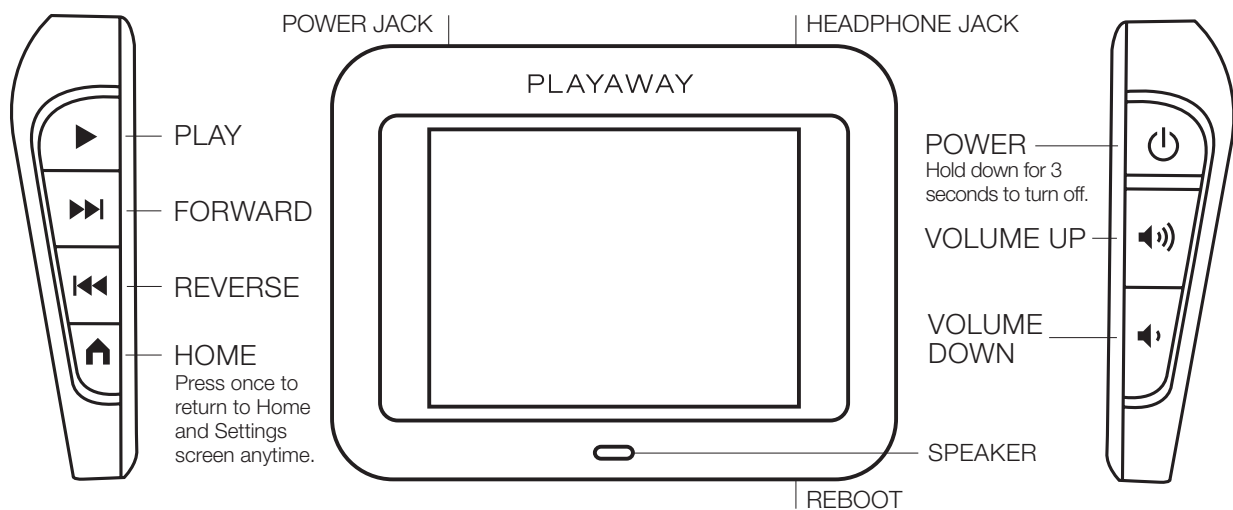

Quick Start

1. Press Power 

2. Press Play 

3. Enjoy!

We recommend that you fully charge the video player before using (approx. 4 hours or until entire battery icon turns green). Use the AC Adaptor included to charge through any standard wall outlet. One full charge should provide up to 8 hours of play time.

▶ Play/Pause/Select

Press once to Select or Play, press again to Pause while playing.

▶▶ Forward/Skip

Press once to Skip to the next video or menu item above. Hold down to Skip ahead within the current video.

◀◀ Reverse/Back

Press once to go to the previous video or menu item below. Hold down to go Back within the current video.

Reboot:

Insert a paper clip into the hole at the bottom of the player to Reboot. Press Power to turn the player back on.

Lock/Unlock:

 + 

Press the buttons at the same time to Lock or Unlock the player.