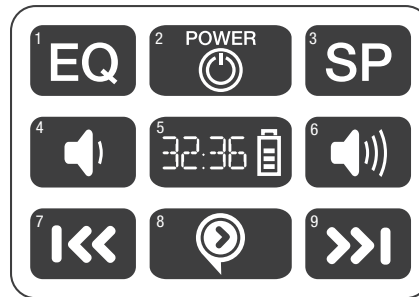

### 2 Power

Turns the Playaway on and off.

- a. Press the POWER button once to turn unit on
- b. Press the POWER button again and hold for 3 seconds to power off - release button after unit counts down and "OFF" appears on the LCD screen

### 3 Speed (Audiobook Content)

Each press of the SP button rotates to a new speed mode.

- a. HD Audio Playaways have 5 options, older Playaways do not have the slow and slowest speeds

- SPD = Normal
- SPD+ = Fast
- SPD++ = Fastest
- SPD- = Slow
- SPD-- = Slowest

### Shuffle Play (Music Content)

- a. If your Playaway is pre-loaded with music content, the SP button enables/disables shuffle play functionality
- b. Pressing the SP button once will enable Shuffle Play mode and cause a randomization of the playback

### 4 Volume Down

Lowers the volume of the audio.

- a. Each press of the Volume Down button will decrease the volume one level
- b. Press and hold Volume Down to accelerate volume decrease